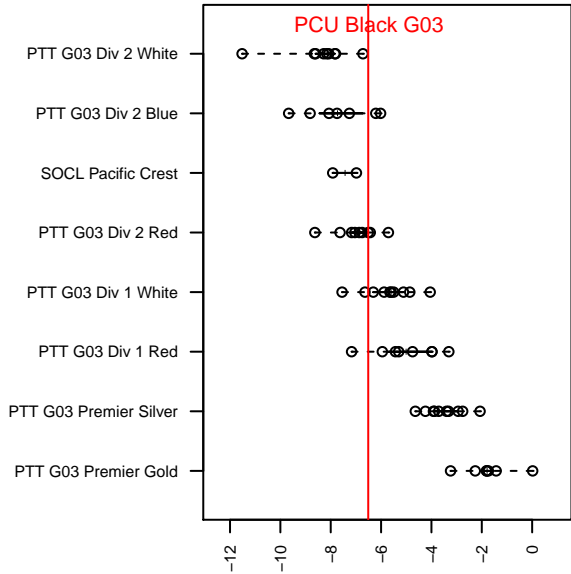

PCU Black G03

Portland City United SC
 Portland, OR
 G03 total strength=474
 attack=0.42 defense=0.25
 fall league = PTT G03 Div 2 Red
 spr league = Spr OYS G03 Div 2 Red

alt names used:
 PCU 03G Black I
 PCU G03 Black 1
 PCUSC G03 BLACK 1
 PORTLAND CITY UNITED G03 BLACK 1
 PCU 03G Black 1
 PCU 03G Black 1
 PCU 03G Black 1

Venues played:
 2015 Clash At the Border Silver U12
 2015 PCU Summer Classic U12 Silver
 2015 Beaverton Cup GU12 Silver
 2015 Mt Hood Challenge U12
 2015 PTT G03 Division 2 Red
 2015 OYS Founders Cup G03
 2015 Spr OYS G03 Division 2 Red

**attack and defense variance (black dot)
relative to other teams
and top 10 in region**

**attack and defense rating
relative to others at age
and all opponents in last 13 months**

Performance relative to 13 month average