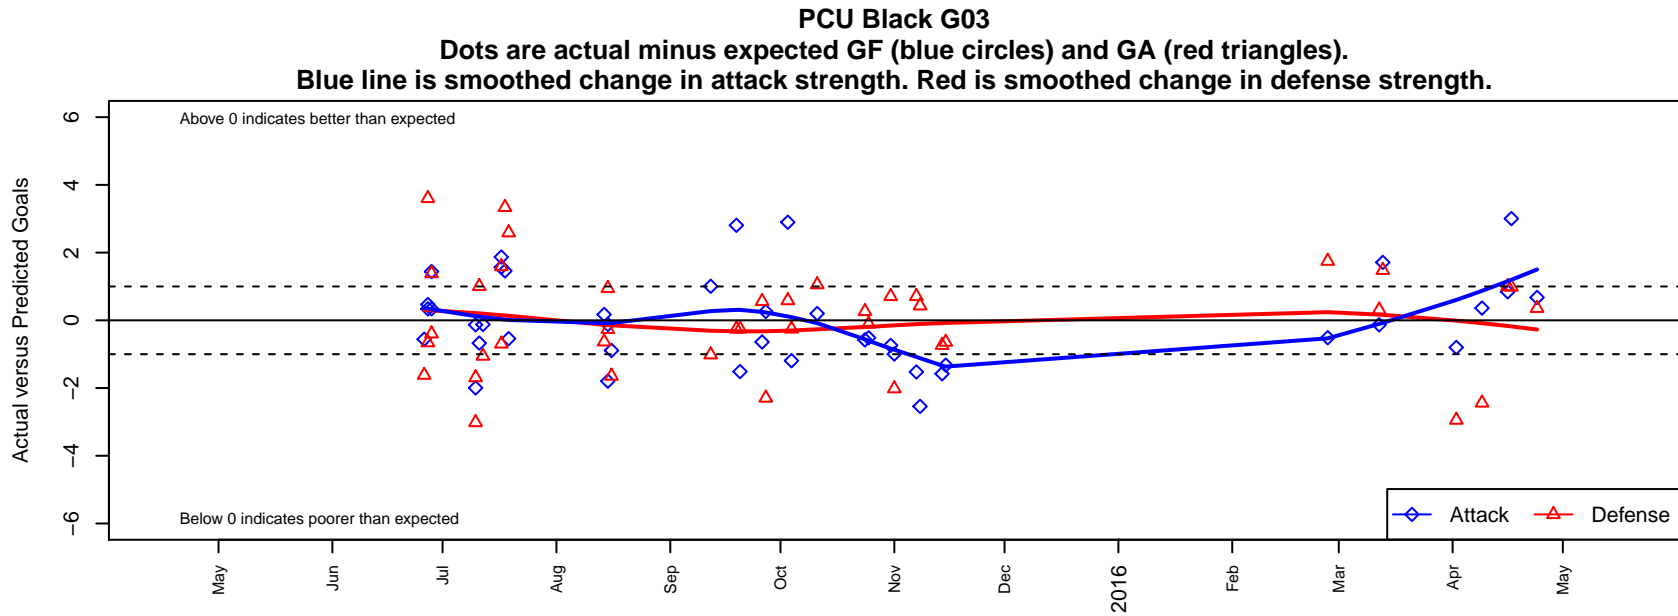

PCU Black G03

Portland City United SC
 Portland, OR
 G03 total strength=474
 attack=0.42 defense=0.25
 fall league = PTT G03 Div 2 Red
 spr league = Spr OYS G03 Div 2 Red

alt names used:
 PCU 03G Black I
 PCU G03 Black 1
 PCUSC G03 BLACK 1
 PORTLAND CITY UNITED G03 BLACK 1
 PCU 03G Black 1
 PCU 03G Black 1
 PCU 03G Black 1

**attack and defense variance (black dot)
relative to other teams
and top 10 in region**

**attack and defense rating
relative to others at age
and all opponents in last 13 months**

Performance relative to 13 month average